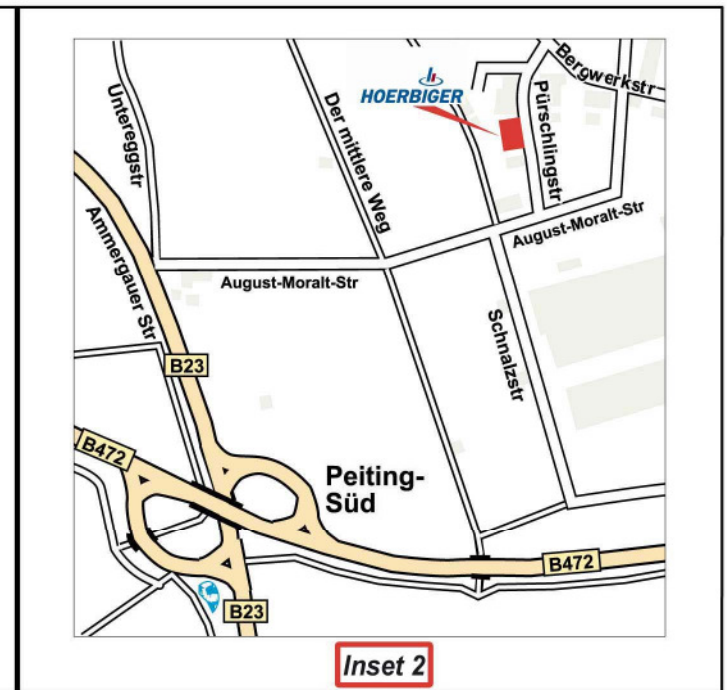

From Munich Airport

Join the A92 towards Stuttgart. At Feldmoching junction join the A99 towards Stuttgart (left lane). After about 6 km keep to the right inside the tunnel, join the A99 onto the A8, stay towards Stuttgart. Next exit (Dachau, Fürstenfeldbruck) turn right towards Fürstenfeldbruck onto the B471. At exit Inning join the A96 towards Lindau. At exit Landsberg-Nord follow the signs onto the B17 to Schongau. Leave the B17 at exit Schongau-West. Turn left into Marktoberdorfer Str, cross the first roundabout traffic and go on to the second roundabout traffic. There turn into the Bernbeuener Str. Our company is situated on the left side of the road, number 13. (see inset 1.)

In order to reach our conference centre Research and Development of the HOERBIGER Antriebstechnik GmbH as well as HOERBIGER Educational Centre (Peiting Süd) continue the B17/472 towards Peiting. Leave the B17/472 at exit Peiting-Süd and turn left onto the B23 (Ammergauer Str.). After about 300 m right into August-Moralt-Str and left into Pürschlingstrasse. Our Conference Centre F&E and our Educational Centre is situated on the left hand side, number 4 (see inset 2.)

From the A7 Ulm - Würzburg via Kempten

Join the A7 up to exit Kempten (134) and turn onto the B12 towards Marktoberdorf/Schongau. At exit Kaufbeuren-Süd/Schongau turn right towards Schongau. At the roundabout traffic right towards Schongau/ Bertoldshofen. In Bertoldshofen left onto the B472 towards Schongau. From exit Schongau-West on follow as described "From Munich Airport".