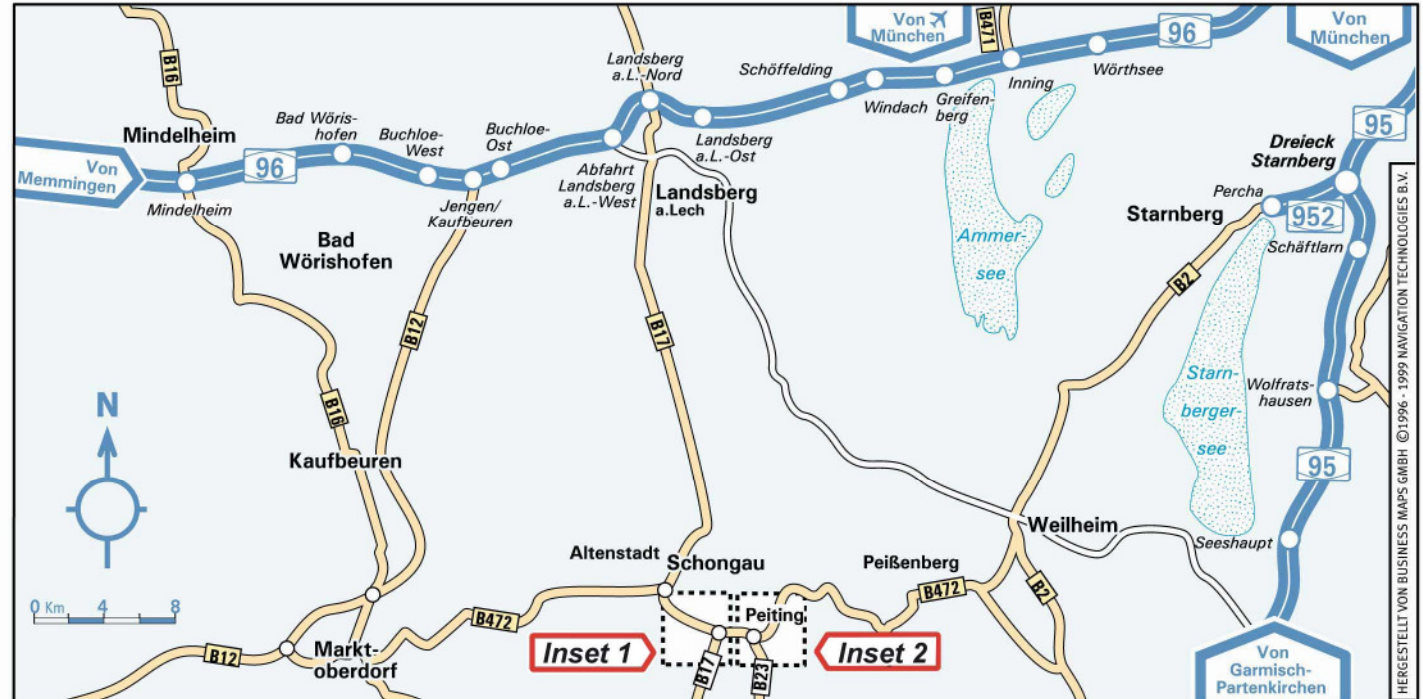

From Munich Airport

Join the A92 towards Stuttgart. At Feldmoching junction join the A99 towards Stuttgart (left lane). After about 6 km keep to the right inside the tunnel, join the A99 onto the A8, stay towards Stuttgart. Next exit (Dachau, Fürstenfeldbruck) turn right towards Fürstenfeldbruck onto the B471. At exit Inning join the A96 towards Lindau. At exit Landsberg-Nord follow the signs onto the B17 to Schongau. Leave the B17 at exit Schongau-West. Turn left into Marktoberdorfer Str, cross the first roundabout traffic and go on to the second roundabout traffic. There turn into the Bernbeuener Str. Our company is situated on the left side of the road, number 13. (see inset 1.)

In order to reach our conference centre Research and Development of the HOERBIGER Antriebstechnik GmbH as well as HOERBIGER Educational Centre (Peiting Süd) continue the B17/472 towards Peiting. Leave the B17/472 at exit Peiting-Süd and turn left onto the B23 (Ammergauer Str.). After about 300 m right into August-Moralt-Str and left into Pürschlingstrasse. Our Conference Centre F&E and our Educational Centre is situated on the left hand side, number 4 (see inset 2.)

From the A7 Ulm - Würzburg via Kempten

Join the A7 up to exit Kempten (134) and turn onto the B12 towards Marktoberdorf/Schongau. At exit Kaufbeuren-Süd/Schongau turn right towards Schongau. At the roundabout traffic right towards Schongau/ Bertoldshofen. In Bertoldshofen left onto the B472 towards Schongau. From exit Schongau-West on follow as described "From Munich Airport".