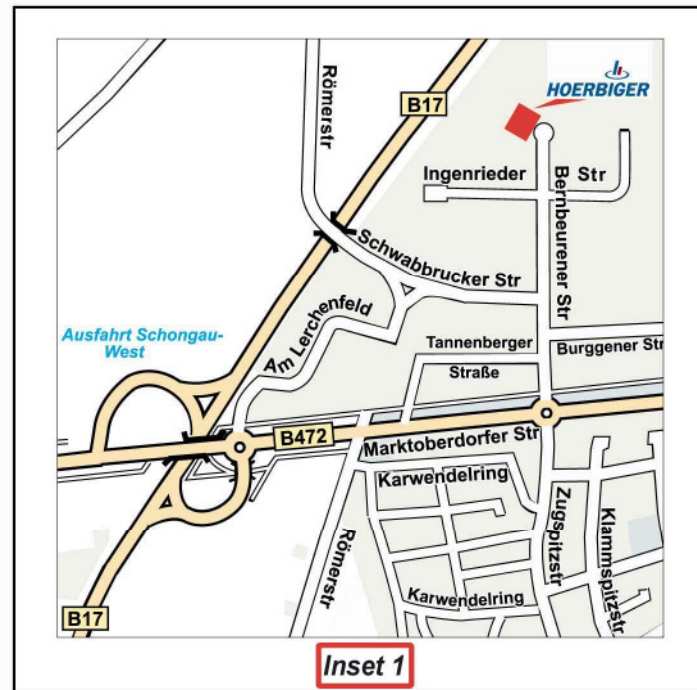

From Munich Airport

Join the A92 towards Stuttgart. At Feldmoching junction join the A99 towards Stuttgart (left lane). After about 6 km keep to the right inside the tunnel, join the A99 onto the A8, stay towards Stuttgart. Next exit (Dachau, Fürstenfeldbruck) turn right towards Fürstenfeldbruck onto the B471. At exit Inning join the A96 towards Lindau. At exit Landsberg-Nord follow the signs onto the B17 to Schongau. Leave the B17 at exit Schongau-West. Turn left into Marktoberdorfer Str, cross the first roundabout traffic and go on to the second roundabout traffic. There turn into the Bernbeuener Str. Our company is situated on the left side of the road, number 13. (see inset 1.)

In order to reach our conference centre Research and Development of the HOERBIGER Antriebstechnik GmbH as well as HOERBIGER Educational Centre (Peiting Süd) continue the B17/472 towards Peiting. Leave the B17/472 at exit Peiting-Süd and turn left onto the B23 (Ammergauer Str.). After about 300 m right into August-Moralt-Str and left into Pürschlingstrasse. Our Conference Centre F&E and our Educational Centre is situated on the left hand side, number 4 (see inset 2.)

From the A7 Ulm - Würzburg via Kempten

Join the A7 up to exit Kempten (134) and turn onto the B12 towards Marktoberdorf/Schongau. At exit Kaufbeuren-Süd/Schongau turn right towards Schongau. At the roundabout traffic right towards Schongau/ Bertoldshofen. In Bertoldshofen left onto the B472 towards Schongau. From exit Schongau-West on follow as described "From Munich Airport".